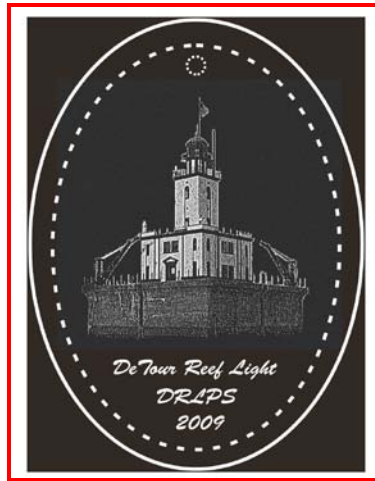

DeTOUR REEF LIGHT
PRESERVATION SOCIETY (DRLPS)

Presents the 12th Annual Limited-Edition

2009 DRLPS Ornament

\$16
plus tax & shipping

Imagine that the ornament is lying on a piece of black material. Black represents clear glass, white indicates engraved areas, solid line indicates the edge of the ornament, and dashed line indicates the bevel edge.

DeTour Reef Light Preservation Society is pleased to offer their 12th annual limited-edition holiday ornament.

This year's DRLPS ornament is oval-shaped 3x5 inch clear bevel-edged glass etched with a photo of the DeTour Reef Light taken by Hallie Wilson in 2008 right after the second deck crane was restored.